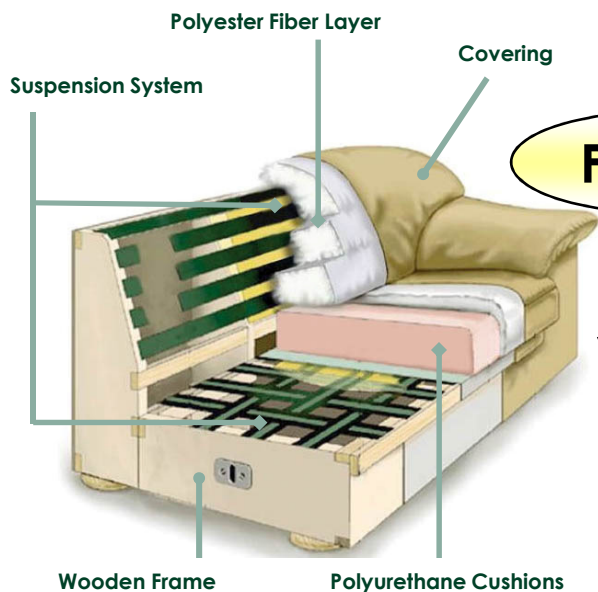

WARRANTY

Frame

10 years

Suspension

2 years

Cushions

2 years

Coverings

2 years

*1 YR Labor

UNI-BODY CONSTRUCTION - FRAME	SUSPENSION SYSTEM		CUSHIONS
All Natuzzi Goup products are produced globally. Many region don't contain any raw materials used in Natuzzi manufacturing, so all raw materials must be imported. Natuzzi has engineered and integrated 4 basic raw materials to build a strong comfortable frame. European Solid Woods The basic "box" or uni-body is made from this material. Engineered Wood Components Composites are a processed wood product that are stronger than many solid woods. Molded Plywood For greater strength and decorative details. Masonite The entire frame is wrapped in Masonite to strengthen it and protect the covering from tearing. Foam The entire frame is covered in foam to protect covering. Natuzzi Group has a limited 10-year warranty on the frame.	European technology is used to create a durable and resilient seat construction using industrial strength polyester/nylon webbing. Wide straps are permanently attached to the frame in a basket weave configuration. The straps tension is gauged by computer to ensure consistency.	Features: • Computer gauged tension • Quiet • Modern Technology • 100% Resilient	According to the design of each model, our craftsmen may use many types of cushioning which perform different ergonomic functions: Foam, Plush Polyester Fiber, and Feathers. Foam Patented and made exclusively for Natuzzi, our foam is created and customized to support sitting weight distribution and ensures individual comfort on each of Natuzzi's models. Plush Polyester Extremely soft and resilient, plush polyester provides extreme comfort at critical points such as arms and lumbar, supporting the most sensitive parts of the body. Feather Sterilized feathers are used in place of polyester fiber in certain models and are encased in a feather proof ticking; a hallmark of high value and remarkable softness. Natuzzi Group has a 2-year limited warranty on cushions.
	Advantages: • Design Flexibility • Uniformity in seating • No metal parts to rust or squeak • The most effective technology today. • Restores to its original shape 100% of the time.		
	Natuzzi Group has a 2-year warranty on suspension system.