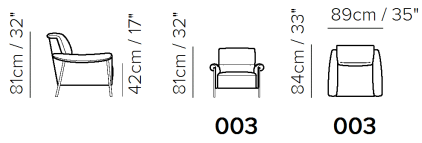

## SCHEMATICS

---

TECHNICAL INFORMATION

	<b>COVERING</b>	Leather <input checked="" type="checkbox"/>	Soft Cover <input checked="" type="checkbox"/>			
	<b>LEGS</b>	Metal <input checked="" type="checkbox"/>	Wood <input type="checkbox"/>	Upholstered <input type="checkbox"/>	Castors <input type="checkbox"/>	Plastic <input type="checkbox"/>
	<b>FILLING</b>	Arms <input type="checkbox"/> Fiber <input checked="" type="checkbox"/> Foam <input type="checkbox"/> Feather/Fiber Mix <input type="checkbox"/> Feather	Seat cushion <input type="checkbox"/> Fiber <input checked="" type="checkbox"/> Foam <input type="checkbox"/> Feather/Fiber Mix <input type="checkbox"/> Feather	Back cushion <input type="checkbox"/> Fiber <input checked="" type="checkbox"/> Foam <input type="checkbox"/> Feather/Fiber Mix <input type="checkbox"/> Feather		
	<b>COMFORT</b>	Firm Comfort <input type="checkbox"/>	Standard Comfort <input checked="" type="checkbox"/>			
	<b>FUNCTION</b>	Bed <input type="checkbox"/>	Electric motion <input type="checkbox"/>	Motion <input type="checkbox"/>	Recliner <input type="checkbox"/>	Sliding <input type="checkbox"/>
	<b>OPTIONS</b>	Removable <input type="checkbox"/>	Nails <input type="checkbox"/>	Contrast Stitching <input type="checkbox"/>		

NOTES

- LEATHER: Model available only in Top Grain leather
- Tight Seat Cushion (the seat cushions of the models are fixed to the frame)
- Tight Back Cushion (the back cushions of the models are fixed to the frame)
- Internal wooden frame
- Without Feet Assembled (the feet will be in a bag inside the package)
- Plastic Wrap (the model will be wrapped in a plastic bag)
- Feet available in metal finishing 78 (Black Chrome)
- Feet height 15,0 cm