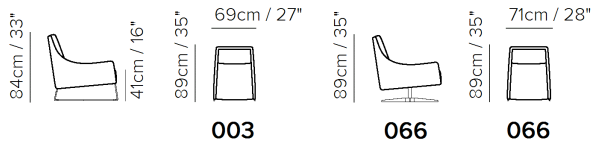

■ Vers. 066

■ Vers. 066

■ Vers. 003

SCHEMATICS

TECHNICAL INFORMATION

	COVERING	Leather <input checked="" type="checkbox"/>	Soft Cover <input checked="" type="checkbox"/>				
	LEGS	Wood <input type="checkbox"/>	Metal <input checked="" type="checkbox"/>	Metal <input checked="" type="checkbox"/>	Metal <input checked="" type="checkbox"/>	Plastic <input type="checkbox"/>	
		Castors <input type="checkbox"/>	Upholstered <input type="checkbox"/>				
	FILLING	Arms	<input type="checkbox"/> Fiber <input checked="" type="checkbox"/> Foam <input type="checkbox"/> Feather/Fiber Mix <input type="checkbox"/> Feather	Seat cushion	<input type="checkbox"/> Fiber <input checked="" type="checkbox"/> Foam <input type="checkbox"/> Feather/Fiber Mix <input type="checkbox"/> Feather	Back cushion	<input type="checkbox"/> Fiber <input checked="" type="checkbox"/> Foam <input type="checkbox"/> Feather/Fiber Mix <input type="checkbox"/> Feather
	COMFORT	Standard Comfort <input checked="" type="checkbox"/>	Firm Comfort <input type="checkbox"/>				
	FUNCTION	Bed <input type="checkbox"/>	Electric motion <input type="checkbox"/>	Motion <input type="checkbox"/>	Recliner <input type="checkbox"/>	Sliding <input type="checkbox"/>	
	OPTIONS	Contrast Stitching <input type="checkbox"/>	Removable <input type="checkbox"/>	Nails <input type="checkbox"/>			

NOTES

- LEATHER: Model available only in Top Grain leather
- Tight Seat Cushion (the seat cushions of the models are fixed to the frame)
- Tight Back Cushion (the back cushions of the models are fixed to the frame)
- Internal wooden frame
- Plastic Wrap (the model will be wrapped in a plastic bag)
- With Feet Assembled (the model will be loaded with feet already mounted on the sofa)
- Front feet are slightly higher in respect to rear.
- Feet available in metal finishings 77 (Glossy Chromed) / 79 (Matte Black)
- Metal base available in metal finishings 75 (Glazed Nickel) / 78 (Black Chrome)
- Feet height 23,0/17,0 cm