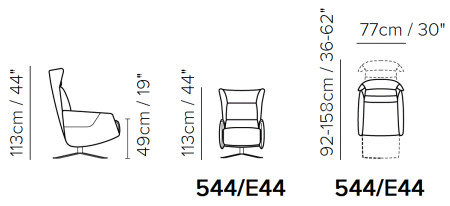

■ Vers. 544

■ Vers. 544

■ Vers. 544

SCHEMATICS

---

TECHNICAL INFORMATION

	<b>COVERING</b>	Leather <input checked="" type="checkbox"/>					
	<b>LEGS</b>	Wood <input type="checkbox"/>	Metal <input checked="" type="checkbox"/>	Plastic <input type="checkbox"/>	Castors <input type="checkbox"/>	Upholstered <input type="checkbox"/>	
	<b>FILLING</b>	Arms	<input type="checkbox"/> Fiber <input checked="" type="checkbox"/> Foam <input type="checkbox"/> Feather/Fiber Mix <input type="checkbox"/> Feather	Seat cushion	<input type="checkbox"/> Fiber <input checked="" type="checkbox"/> Foam <input type="checkbox"/> Feather/Fiber Mix <input type="checkbox"/> Feather	Back cushion	<input type="checkbox"/> Fiber <input checked="" type="checkbox"/> Foam <input type="checkbox"/> Feather/Fiber Mix <input type="checkbox"/> Feather
	<b>COMFORT</b>	Standard Comfort <input checked="" type="checkbox"/>	Firm Comfort <input type="checkbox"/>				
	<b>FUNCTION</b>	Bed <input type="checkbox"/>	Electric motion <input type="checkbox"/>	Motion <input type="checkbox"/>	Recliner <input type="checkbox"/>	Sliding <input type="checkbox"/>	
	<b>OPTIONS</b>	Nails <input type="checkbox"/>	Removable <input type="checkbox"/>	Contrast Stitching <input type="checkbox"/>			

NOTES

- The model has external switch on the side panel to activate the mechanism.
- Versions Axx-Cxx-Dxx-Exx are available with rechargeable battery pack. There is a power cord outlet with a finish grommet on the lower back of the sofa rather than the bottom. This design is such to allow for easy plug and unplug action for charging.
- Tight Seat Cushion (the seat cushions of the models are fixed to the frame)
- Tight Back Cushion (the back cushions of the models are fixed to the frame)
- Internal wooden frame
- Plastic Wrap (the model will be wrapped in a plastic bag)
- Metal base available in unique metal finishing anthracite.
- Feet height 17,0 cm